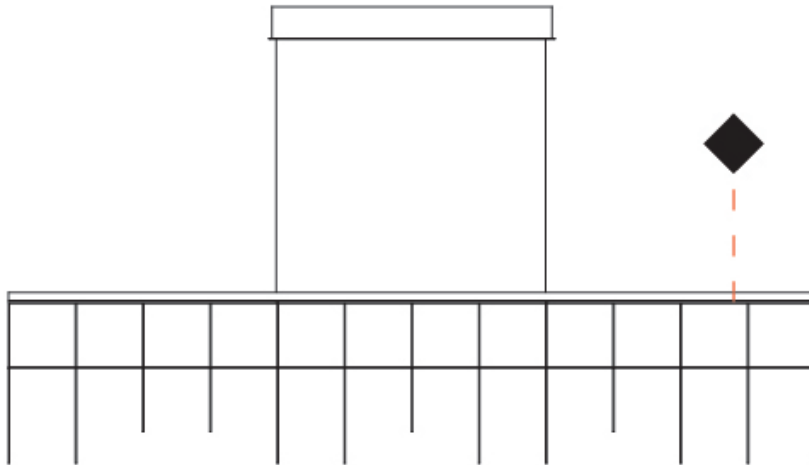

COSMOS SQUARE SUSPENSION

D1010050-

PROJECT _____

TYPE _____

SPECIFIER _____

QUANTITY _____

DATE _____