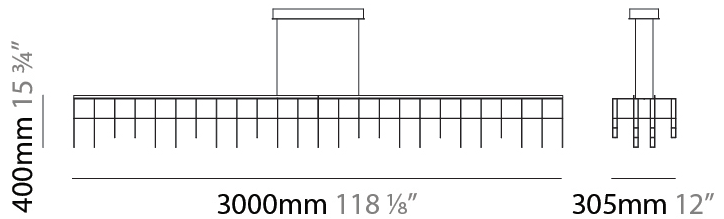

COSMOS SQUARE SUSPENSION

D1010051-

base number   LED Dimming   Color Temperature   Finish Options

1. To build a product code in our configurator select the specify button on the base model # product page
2. To build a manual product code on this datasheet choose from the options listed below in blue font and add the suffix to the base model #

GENERAL

Series: Cosmos Square
Partner: Quasar
Division: Design
Installation: Suspension
Product Type: Chandelier
Mounting Location: Ceiling

PHYSICAL

Shape: Square
Length (mm): 3000
Length (in): 118 1/8
Width (mm): 305
Width (in): 12
Height (mm): 400
Height (in): 15 3/4
Max. Overall Height (mm): 2450
Max. Overall Height (in): 94 1/2
Weight (kg): 16
Weight (lbs): 35.27
[Fixture Finish: NIC / BRA / BBR](#)
Fixture Material: Metal
Cable Details: 2000mm Cable
Upon Request: Custom Sizes Optional Dowlight upon request

ELECTRICAL

Number of Lamps: 258
Lamp Type: LED
Input Wattage (W): 155
Max. Wattage Per Lamp (W): 0.6
[Dimming: 0-10V Dimming / Phase Dimming (120Vac Only)](#)
Driver Included: Yes
Driver Location: Integrated
Driver Type: Constant Voltage - Universal
Driver Class: Class 1
Input Voltage (V): 120 - 277
Output Voltage (V): 12

LED

Number of LEDs: 258
[Color Temperature (°K): 2400 / 2800](#)
Max. Delivered Lumen (lm): 7740 (2800K)
CRI: >90 CRI
Lamp Life (hrs): 50000

OPTICAL

RATINGS AND CERTIFICATIONS

Certified By: Certified for North American Standards
IP rating: IP20